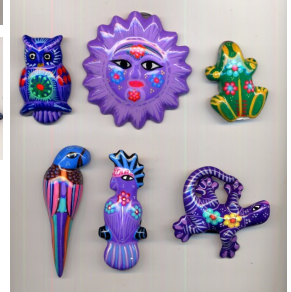

# Ceramic Items

**CIM34  
Ceramic Ornamental-  
Spheres \$4.50 @ 3.75in**

**CIM34C Ceramic  
Ornament Bells  
\$4.50**

Color examples of Small Suns

**Small Suns  
\$5.50 @7in**

**Small  
Eclipse \$5.50  
@6 in**

**Med. Suns \$9.00  
@9.5 in**

**Med Suns \$9.00  
@9.5 in**

**Ceramic  
Small bowl \$3.50  
Med bowl \$4.50  
Larger bowl \$5.50**

**Ceramic magnets  
Assorted \$3.00 @2.5-3.5in**

**Ceramic  
magnets  
Crosses  
\$3.00 @3.5in**

**Ceramic magnets  
Hearts \$3.00 @3.5in**

**Medium Vases \$9.00  
@9 in**

**Mini Vases  
\$4.50  
@3.5in**

**CIM34P Ceramic  
Ornamental  
Piñatas \$4.50  
@ 6.75in**

**Corn Husk Dolls  
\$5.50**